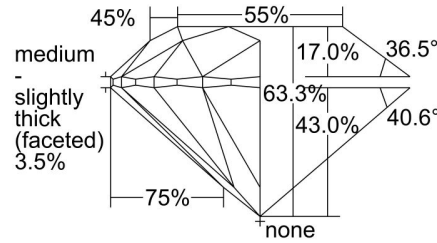

GIA NATURAL DIAMOND GRADING REPORT

November 02, 2023
 GIA Report Number 2476975507
 Shape and Cutting Style Round Brilliant
 Measurements 6.71 - 6.76 x 4.26 mm

GRADING RESULTS

Carat Weight 1.20 carat
 Color Grade G
 Clarity Grade VVS1
 Cut Grade Excellent

ADDITIONAL GRADING INFORMATION

Polish Excellent
 Symmetry Excellent
 Fluorescence Medium Blue
 Inscription(s): GIA 2476975507

PROPORTIONS

Profile to actual proportions

CLARITY CHARACTERISTICS

KEY TO SYMBOLS*

- Pinpoint
- ~ Feather

* Red symbols denote internal characteristics (inclusions). Green or black symbols denote external characteristics (blemishes). Diagram is an approximate representation of the diamond, and symbols shown indicate type, position, and approximate size of clarity characteristics. All clarity characteristics may not be shown. Details of finish are not shown.