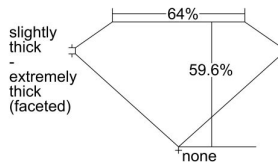

GIA®

FACSIMILE

GIA REPORT 2476980768

Verify this report at GIA.edu

GIA NATURAL DIAMOND DOSSIER®

November 03, 2023
GIA Report Number 2476980768
Shape and Cutting Style ..... Pear Brilliant
Measurements ..... 6.38 x 4.25 x 2.53 mm

GRADING RESULTS

Carat Weight ..... 0.40 carat
Color Grade ..... D
Clarity Grade VS1

ADDITIONAL GRADING INFORMATION

Polish ..... Excellent
Symmetry ..... Very Good
Fluorescence ..... None
Clarity Characteristics ..... Crystal, Needle, Pinpoint
Inscription(s): GIA 2476980768

PROPORTIONS

Profile not to actual proportions

GRADING SCALES

GIA COLOR SCALE		GIA CLARITY SCALE			
COLORLESS	D	VERY VERY SLIGHTLY INCLUDED	FLAWLESS		
	E		INTERNALLY FLAWLESS		
	F		VVS₁		
	G		VVS₂		
	NEAR COLORLESS	H	VERY SLIGHTLY INCLUDED	VS₁	
		I		VS₂	
		FAINT	J	SLIGHTLY INCLUDED	SI₁
			K		SI₂
	L		I₁		
	VERT LIGHT		M	INCLUDED	I₂
N			I₃		
O					
P					
LIGHT	Q				
	R				
	S				
	T				
	U				
	Z