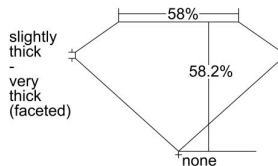

GIA®

FACSIMILE

GIA REPORT 2476996060

Verify this report at GIA.edu

GIA NATURAL DIAMOND DOSSIER®

November 03, 2023
GIA Report Number 2476996060
Shape and Cutting Style ..... Heart Brilliant
Measurements ..... 5.22 x 5.31 x 3.09 mm

GRADING RESULTS

Carat Weight ..... 0.50 carat
Color Grade ..... F
Clarity Grade VS1

ADDITIONAL GRADING INFORMATION

Polish ..... Excellent
Symmetry ..... Very Good
Fluorescence ..... Faint
Clarity Characteristics ..... Feather
Inscription(s): GIA 2476996060

PROPORTIONS

Profile not to actual proportions

GRADING SCALES

GIA COLOR SCALE		GIA CLARITY SCALE		
COLORLESS	D	VERY VERY SLIGHTLY INCLUDED	FLAWLESS	
	E		INTERNALLY FLAWLESS	
	F		VS₁	
	G		VS₂	
	NEAR COLORLESS	H	VERY SLIGHTLY INCLUDED	VS₁
		I		VS₂
		J		SI₁
		K		SI₂
	FAINT	L	SLIGHTLY INCLUDED	I₁
		M		I₂
N		I₃		
O				
VERT LIGHT	P	INCLUDED		
	Q			
	R			
	S			
	T			
	U			
	V			
	W			
LIGHT	X			
	Y			
	Z