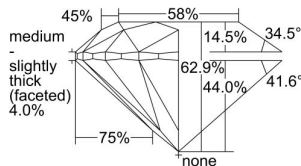

GIA®

FACSIMILE

GIA REPORT 2477023993

Verify this report at GIA.edu

GIA NATURAL DIAMOND DOSSIER®

July 06, 2023
GIA Report Number 2477023993
Shape and Cutting Style ..... Round Brilliant
Measurements ..... 5.15 - 5.19 x 3.25 mm

GRADING RESULTS

Carat Weight ..... 0.53 carat
Color Grade ..... F
Clarity Grade S11
Cut Grade ..... Excellent

ADDITIONAL GRADING INFORMATION

Polish ..... Excellent
Symmetry ..... Excellent
Fluorescence ..... None
Clarity Characteristics..... Crystal, Feather, Cloud
Inscription(s): GIA 2477023993

PROPORTIONS

Profile to actual proportions

GRADING SCALES

GIA COLOR SCALE	GIA CLARITY SCALE	GIA CUT SCALE	
D	FLAWLESS	EXCELLENT	
E	INTERNALLY FLAWLESS		
F		VVS₁	VERY GOOD
G	VVS₂		
H	VS₁	GOOD	
I	VS₂		
J	S1₁	FAIR	
K	S1₂		
L	I₁	POOR	
M	I₂		
N	I₃		
O			
P			
Q			
R			
S			
T			
U			
V			
W			
X			
Y			
Z