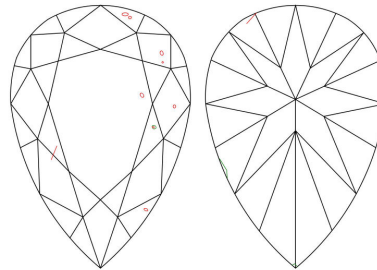

GIA NATURAL DIAMOND GRADING REPORT

July 18, 2023  
 GIA Report Number ..... 2477124004  
 Shape and Cutting Style ..... Pear Brilliant  
 Measurements ..... 11.71 x 7.57 x 4.72 mm

GRADING RESULTS

Carat Weight ..... 2.51 carat  
 Color Grade ..... K  
 Clarity Grade ..... VS2

ADDITIONAL GRADING INFORMATION

Polish ..... Excellent  
 Symmetry ..... Very Good  
 Fluorescence ..... None  
 Inscription(s): GIA 2477124004  
**Comments:** Pinpoints are not shown.

PROPORTIONS

Profile not to actual proportions

CLARITY CHARACTERISTICS

KEY TO SYMBOLS\*

- Crystal
- ◐ Cavity
- ~ Feather
- △ Natural

\* Red symbols denote internal characteristics (inclusions). Green or black symbols denote external characteristics (blemishes). Diagram is an approximate representation of the diamond, and symbols shown indicate type, position, and approximate size of clarity characteristics. All clarity characteristics may not be shown. Details of finish are not shown.

GRADING SCALES

GIA COLOR SCALE		GIA CLARITY SCALE	
COLORLESS	D	VERY VERY SLIGHTLY INCLUDED	FLAWLESS
	E		INTERNALLY FLAWLESS
	F		VVS <sub>1</sub>
NEAR COLORLESS	G	VERY SLIGHTLY INCLUDED	VVS <sub>2</sub>
	H		VS <sub>1</sub>
	I		VS <sub>2</sub>
FANT	J	SLIGHTLY INCLUDED	SI <sub>1</sub>
	K		SI <sub>2</sub>
	L		I <sub>1</sub>
VERY LIGHT	M	INCLUDED	I <sub>2</sub>
	N		I <sub>3</sub>
	O		
LIGHT	P		
	Q		
	R		
	S		
	T		
	U		
	V		
W			
X			
Y			
Z			