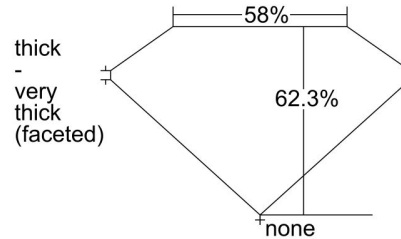

GIA NATURAL DIAMOND GRADING REPORT

July 18, 2023  
 GIA Report Number ..... 2477124004  
 Shape and Cutting Style ..... Pear Brilliant  
 Measurements ..... 11.71 x 7.57 x 4.72 mm

GRADING RESULTS

Carat Weight ..... 2.51 carat  
 Color Grade ..... K  
 Clarity Grade ..... VS2

ADDITIONAL GRADING INFORMATION

Polish ..... Excellent  
 Symmetry ..... Very Good  
 Fluorescence ..... None  
 Inscription(s): GIA 2477124004  
**Comments:** Pinpoints are not shown.

PROPORTIONS

Profile not to actual proportions

CLARITY CHARACTERISTICS

KEY TO SYMBOLS\*

- Crystal
- ◐ Cavity
- ~ Feather
- △ Natural

\* Red symbols denote internal characteristics (inclusions). Green or black symbols denote external characteristics (blemishes). Diagram is an approximate representation of the diamond, and symbols shown indicate type, position, and approximate size of clarity characteristics. All clarity characteristics may not be shown. Details of finish are not shown.