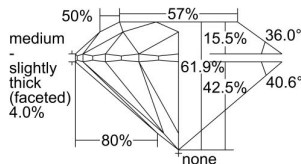

GIA®

FACSIMILE

GIA REPORT 2477143375

Verify this report at GIA.edu

GIA NATURAL DIAMOND DOSSIER®

July 19, 2023
GIA Report Number **2477143375**
Shape and Cutting Style ..... **Round Brilliant**
Measurements ..... **4.28 - 4.31 x 2.66 mm**

GRADING RESULTS

Carat Weight ..... **0.30 carat**
Color Grade ..... **D**
Clarity Grade **S11**
Cut Grade ..... **Excellent**

ADDITIONAL GRADING INFORMATION

Polish ..... **Excellent**
Symmetry ..... **Excellent**
Fluorescence ..... **None**
Clarity Characteristics ..... **Crystal, Feather**
Inscription(s): **GIA 2477143375**

PROPORTIONS

Profile to actual proportions

GRADING SCALES

GIA COLOR SCALE	GIA CLARITY SCALE	GIA CUT SCALE	
D	FLAWLESS	EXCELLENT	
E	INTERNALLY FLAWLESS		
F		VVS₁	VERY GOOD
G	VVS₂		
H	VS₁	GOOD	
I	VS₂		
J	S1₁	FAIR	
K	S1₂		
L	I₁	POOR	
M	I₂		
N	I₃		
O			
P			
Q			
R			
S			
T			
U			
V			
W			
X			
Y			
Z