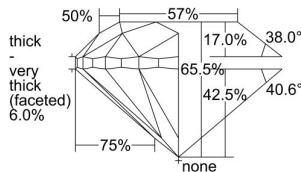

GIA®

FACSIMILE

GIA REPORT 2477182720

Verify this report at GIA.edu

GIA NATURAL DIAMOND DOSSIER®

July 25, 2023
GIA Report Number 2477182720
Shape and Cutting Style ..... Round Brilliant
Measurements ..... 5.46 - 5.49 x 3.59 mm

GRADING RESULTS

Carat Weight ..... 0.70 carat
Color Grade I
Clarity Grade VS1
Cut Grade ..... Good

ADDITIONAL GRADING INFORMATION

Polish ..... Excellent
Symmetry ..... Excellent
Fluorescence ..... Faint
Clarity Characteristics..... Crystal, Cloud, Pinpoint, Needle
Inscription(s): GIA 2477182720

PROPORTIONS

Profile to actual proportions

GRADING SCALES

GIA COLOR SCALE

COLOREDNESS	D
	E
	F
	G
	H
	I
	J
NEAR COLORLESS	K
	L
	M
	N
	O
	P
	Q
	R
	S
	T
	U
	V
	W
	X
	Y
	Z

GIA CLARITY SCALE

VERY VERY SLIGHTLY INCLUDED	FLAWLESS
	INTERNALLY FLAWLESS
VERY SLIGHTLY INCLUDED	VVS₁
	VVS₂
SLIGHTLY INCLUDED	VS₁
	VS₂
INCLUDED	SI₁
	SI₂
	I₁
	I₂
	I₃

GIA CUT SCALE

EXCELLENT
VERY GOOD
GOOD
FAIR
POOR