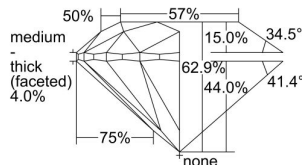

GIA®

FACSIMILE

GIA REPORT 2477183549

Verify this report at GIA.edu

GIA NATURAL DIAMOND DOSSIER®

July 25, 2023
GIA Report Number 2477183549
Shape and Cutting Style ..... Round Brilliant
Measurements ..... 5.03 - 5.05 x 3.17 mm

GRADING RESULTS

Carat Weight ..... 0.50 carat
Color Grade ..... G
Clarity Grade S11
Cut Grade ..... Very Good

ADDITIONAL GRADING INFORMATION

Polish ..... Excellent
Symmetry ..... Excellent
Fluorescence ..... None
Clarity Characteristics ..... Crystal
Inscription(s): GIA 2477183549

PROPORTIONS

Profile to actual proportions

GRADING SCALES

GIA COLOR SCALE	GIA CLARITY SCALE	GIA CUT SCALE	
D	FLAWLESS	EXCELLENT	
E	INTERNALLY FLAWLESS		
F		VVS₁	VERY GOOD
G	VVS₂		
H	VS₁	GOOD	
I	VS₂		
J	S1₁	FAIR	
K	S1₂		
L	I₁	POOR	
M	I₂		
N	I₃		
O			
P			
Q			
R			
S			
T			
U			
V			
W			
X			
Y			
Z