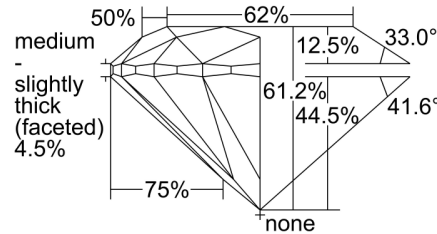

GIA REPORT
2477233981

Verify this report at GIA.edu

FACSIMILE

This is a digital representation of the original GIA Report. This representation might not be accepted in lieu of the original GIA Report in certain circumstances. The original GIA Report includes certain security features which are not reproducible on this facsimile.

GIA NATURAL DIAMOND GRADING REPORT

August 04, 2023
GIA Report Number 2477233981
Shape and Cutting Style ..... Round Brilliant
Measurements ..... 9.24 - 9.30 x 5.67 mm

GRADING RESULTS

Carat Weight ..... 3.01 carat
Color Grade I
Clarity Grade VS1
Cut Grade ..... Excellent

ADDITIONAL GRADING INFORMATION

Polish ..... Excellent
Symmetry ..... Excellent
Fluorescence ..... Medium Blue
Inscription(s): GIA 2477233981

PROPORTIONS

Profile to actual proportions