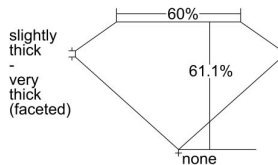

GIA®

FACSIMILE

GIA REPORT 2477243764

Verify this report at GIA.edu

GIA NATURAL DIAMOND DOSSIER®

August 04, 2023
GIA Report Number 2477243764
Shape and Cutting Style ..... Oval Brilliant
Measurements ..... 7.66 x 5.42 x 3.31 mm

GRADING RESULTS

Carat Weight ..... 0.90 carat
Color Grade ..... J
Clarity Grade SI1

ADDITIONAL GRADING INFORMATION

Polish ..... Excellent
Symmetry ..... Excellent
Fluorescence ..... Medium Blue
Clarity Characteristics ..... Crystal
Inspection(s): GIA 2477243764

PROPORTIONS

Profile not to actual proportions

GRADING SCALES

GIA COLOR SCALE		GIA CLARITY SCALE	
COLORLESS	D	VERY VERY SLIGHTLY INCLUDED	FLAWLESS
	E		INTERNALLY FLAWLESS
	F		VVS₁
	G		VVS₂
	H		VS₁
	I		VS₂
	J		SI₁
	K		SI₂
	L		I₁
	M		I₂
NEAR COLORLESS	N	SLIGHTLY INCLUDED	I₃
	O		
	P		
	Q		
FAINT	R	INCLUDED	
	S		
	T		
	U		
	V		
	W		
	X		
	Y		
VERT LIGHT	Z