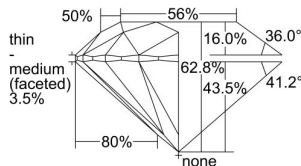

GIA®

FACSIMILE

GIA REPORT 2477252921

Verify this report at GIA.edu

GIA NATURAL DIAMOND DOSSIER®

August 07, 2023
GIA Report Number 2477252921
Shape and Cutting Style ..... Round Brilliant
Measurements ..... 3.61 - 3.64 x 2.28 mm

GRADING RESULTS

Carat Weight ..... 0.18 carat
Color Grade ..... D
Clarity Grade VS1
Cut Grade ..... Excellent

ADDITIONAL GRADING INFORMATION

Polish ..... Excellent
Symmetry ..... Excellent
Fluorescence ..... None
Clarity Characteristics ..... Crystal, Cloud
Inscription(s): GIA 2477252921

PROPORTIONS

Profile to actual proportions

GRADING SCALES

GIA COLOR SCALE

COLORESS	D
	E
	F
	G
	H
	I
	J
NEAR COLORESS	K
	L
FANIT	M
	N
	O
	P
	Q
VERY LIGHT	R
	S
	T
	U
	V
	W
	X
	Y
LIGHT	Z

GIA CLARITY SCALE

	FLAWLESS
	INTERNALLY FLAWLESS
VERY VERY SLIGHTLY INCLUDED	VVS₁
	VVS₂
VERY SLIGHTLY INCLUDED	VS₁
	VS₂
SLIGHTLY INCLUDED	SI₁
	SI₂
	I₁
	I₂
INCLUDED	I₃

GIA CUT SCALE

	EXCELLENT
	VERY GOOD
	GOOD
	FAIR
	POOR