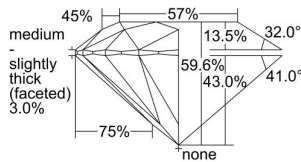

GIA®

FACSIMILE

GIA REPORT 2477360730

Verify this report at GIA.edu

GIA NATURAL DIAMOND DOSSIER®

August 17, 2023
GIA Report Number **2477360730**
Shape and Cutting Style ..... **Round Brilliant**
Measurements ..... **4.86 - 4.88 x 2.90 mm**

GRADING RESULTS

Carat Weight ..... **0.41 carat**
Color Grade ..... **G**
Clarity Grade **VS1**
Cut Grade ..... **Excellent**

ADDITIONAL GRADING INFORMATION

Polish ..... **Excellent**
Symmetry ..... **Excellent**
Fluorescence ..... **Faint**
Clarity Characteristics..... **Crystal, Pinpoint**
Inscription(s): **GIA 2477360730**

PROPORTIONS

Profile to actual proportions

GRADING SCALES

GIA COLOR SCALE	GIA CLARITY SCALE	GIA CUT SCALE	
D	FLAWLESS	EXCELLENT	
E	INTERNALLY FLAWLESS		
F		VVS₁	VERY GOOD
G	VVS₂		
H	VS₁	GOOD	
I	VS₂		
J	SI₁	FAIR	
K	SI₂		
L	I₁	POOR	
M	I₂		
N	I₃		
O			
P			
Q			
R			
S			
T			
U			
V			
W			
X			
Y			
Z