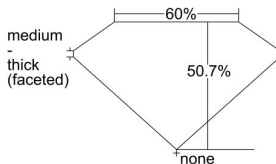

GIA®

FACSIMILE

GIA REPORT 2477409873

Verify this report at GIA.edu

GIA NATURAL DIAMOND DOSSIER®

August 21, 2023
GIA Report Number 2477409873
Shape and Cutting Style ..... Heart Brilliant
Measurements ..... 5.91 x 6.41 x 3.25 mm

GRADING RESULTS

Carat Weight ..... 0.70 carat
Color Grade ..... G
Clarity Grade SI1

ADDITIONAL GRADING INFORMATION

Polish ..... Excellent
Symmetry ..... Excellent
Fluorescence ..... None
Clarity Characteristics ..... Crystal
Inscription(s): GIA 2477409873

PROPORTIONS

Profile not to actual proportions

GRADING SCALES

GIA COLOR SCALE		GIA CLARITY SCALE			
COLORLESS	D	VERY VERY SLIGHTLY INCLUDED	FLAWLESS		
	E		INTERNALLY FLAWLESS		
	F	VERY SLIGHTLY INCLUDED	VVS₁		
	G		VVS₂		
	H		VS₁		
	NEAR COLORLESS	I	SLIGHTLY INCLUDED	VS₂	
		J		SI₁	
		FAINT	K	INCLUDED	SI₂
			L		I₁
			M		I₂
VERT LIGHT	N	LIGHT	I₃		
	O				
	P				
	Q				
	R