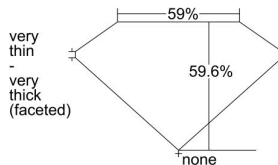

GIA®

FACSIMILE

GIA REPORT 2477430104

Verify this report at GIA.edu

GIA NATURAL DIAMOND DOSSIER®

August 23, 2023
GIA Report Number 2477430104
Shape and Cutting Style ..... Heart Brilliant
Measurements ..... 3.96 x 4.69 x 2.79 mm

GRADING RESULTS

Carat Weight ..... 0.29 carat
Color Grade ..... E
Clarity Grade VS1

ADDITIONAL GRADING INFORMATION

Polish ..... Excellent
Symmetry ..... Good
Fluorescence ..... None
Clarity Characteristics..... Cloud, Crystal, Feather, Needle
Inscription(s): GIA 2477430104

PROPORTIONS

Profile not to actual proportions

GRADING SCALES

GIA COLOR SCALE		GIA CLARITY SCALE				
COLORLESS	D	VERY VERY SLIGHTLY INCLUDED	FLAWLESS			
	E		INTERNALLY FLAWLESS			
	F		VS₁			
	G					
	NEAR COLORLESS		H	VS₂		
			I			
	FAINT		J	VERY SLIGHTLY INCLUDED	VS₁	
			K		VS₂	
			L		SLIGHTLY INCLUDED	SI₁
			M	SI₂		
N		INCLUDED	I₁			
VERT LIGHT			O	I₂		
	P		I₃			
	Q					
LIGHT	R					
	S					
	T					
	U					
	V					
	W					
	X					
	Y					
	Z