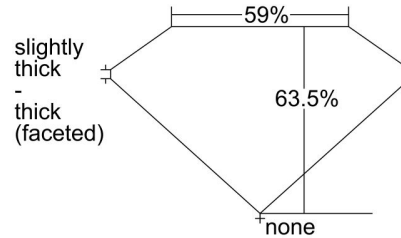

GIA NATURAL DIAMOND GRADING REPORT

August 25, 2023
GIA Report Number 2477454714
Shape and Cutting Style Pear Brilliant
Measurements 10.38 x 6.62 x 4.21 mm

GRADING RESULTS

Carat Weight 1.71 carat
Color Grade D
Clarity Grade VS2

ADDITIONAL GRADING INFORMATION

Polish Excellent
Symmetry Very Good
Fluorescence None
Inscription(s): GIA 2477454714

Comments: Clouds are not shown. Pinpoints are not shown.

PROPORTIONS

Profile not to actual proportions

CLARITY CHARACTERISTICS

KEY TO SYMBOLS*

- Crystal
- ~ Feather
- \\ Needle

* Red symbols denote internal characteristics (inclusions). Green or black symbols denote external characteristics (blemishes). Diagram is an approximate representation of the diamond, and symbols shown indicate type, position, and approximate size of clarity characteristics. All clarity characteristics may not be shown. Details of finish are not shown.