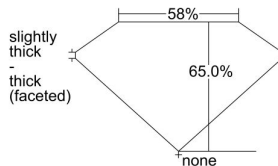

GIA®

FACSIMILE

GIA REPORT 2477467385

Verify this report at GIA.edu

GIA NATURAL DIAMOND DOSSIER®

August 29, 2023
GIA Report Number 2477467385
Shape and Cutting Style ..... Oval Brilliant
Measurements ..... 7.00 x 4.98 x 3.24 mm

GRADING RESULTS

Carat Weight ..... 0.71 carat
Color Grade ..... E
Clarity Grade VS1

ADDITIONAL GRADING INFORMATION

Polish ..... Excellent
Symmetry ..... Excellent
Fluorescence ..... Medium Blue
Clarity Characteristics ..... Cloud, Pinpoint
Inscription(s): GIA 2477467385

PROPORTIONS

Profile not to actual proportions

GRADING SCALES

GIA COLOR SCALE		GIA CLARITY SCALE			
COLORLESS	D	VERY VERY SLIGHTLY INCLUDED	FLAWLESS		
	E		INTERNALLY FLAWLESS		
	F	VERY SLIGHTLY INCLUDED	VVS₁		
	G		VVS₂		
	H		VS₁		
	NEAR COLORLESS	I	SLIGHTLY INCLUDED	VS₂	
		J		SI₁	
		FAINT	K	INCLUDED	SI₂
			L		I₁
			M		I₂
VERT LIGHT			N	LIGHT	I₃
			O		
			P		
	Q				
LIGHT	R				
	S				
	T				
	U				
	V				
	Z