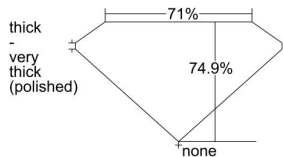

GIA®

FACSIMILE

GIA REPORT 2477472048

Verify this report at GIA.edu

GIA NATURAL DIAMOND DOSSIER®

August 31, 2023
GIA Report Number 2477472048
Shape and Cutting Style ..... Square Modified Brilliant
Measurements ..... 4.16 x 3.98 x 2.98 mm

GRADING RESULTS

Carat Weight ..... 0.40 carat
Color Grade ..... D
Clarity Grade SI1

ADDITIONAL GRADING INFORMATION

Polish ..... Excellent
Symmetry ..... Good
Fluorescence ..... None
Clarity Characteristics ..... Crystal, Feather
Inscription(s): GIA 2477472048

PROPORTIONS

Profile not to actual proportions

GRADING SCALES

GIA COLOR SCALE		GIA CLARITY SCALE			
COLORLESS	D	VERY VERY SLIGHTLY INCLUDED	FLAWLESS		
	E		INTERNALLY FLAWLESS		
	F	VERY SLIGHTLY INCLUDED	VVS₁		
	G		VVS₂		
	H		VS₁		
	NEAR COLORLESS	I	SLIGHTLY INCLUDED	VS₂	
		J		SI₁	
		FAINT	K	INCLUDED	SI₂
			L		I₁
			M		I₂
VERT LIGHT	N	LIGHT	I₃		
	O				
	P				
	Q				
	R				
	S				
	T				
LIGHT	U				
	V				
	W				
	X				
Y					
Z