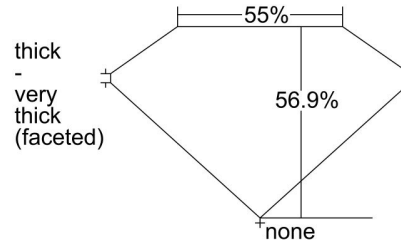

GIA NATURAL DIAMOND GRADING REPORT

September 04, 2023

GIA Report Number 2477492919

Shape and Cutting Style Heart Brilliant

Measurements 8.18 x 9.30 x 5.29 mm

GRADING RESULTS

Carat Weight 2.50 carat

Color Grade K

Clarity Grade VS1

ADDITIONAL GRADING INFORMATION

Polish Excellent

Symmetry Excellent

Fluorescence Strong Blue

Inscription(s): GIA 2477492919

Comments: Additional clouds, pinpoints and surface graining are not shown.

PROPORTIONS

Profile not to actual proportions

CLARITY CHARACTERISTICS

KEY TO SYMBOLS*

-  Cloud
-  Crystal
-  Feather
-  Needle

* Red symbols denote internal characteristics (inclusions). Green or black symbols denote external characteristics (blemishes). Diagram is an approximate representation of the diamond, and symbols shown indicate type, position, and approximate size of clarity characteristics. All clarity characteristics may not be shown. Details of finish are not shown.