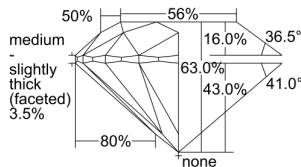

GIA®

FACSIMILE

GIA REPORT 2477520446

Verify this report at GIA.edu

GIA NATURAL DIAMOND DOSSIER®

September 11, 2023
GIA Report Number 2477520446
Shape and Cutting Style ..... Round Brilliant
Measurements ..... 3.72 - 3.75 x 2.35 mm

GRADING RESULTS

Carat Weight ..... 0.20 carat
Color Grade ..... E
Clarity Grade VS1
Cut Grade ..... Excellent

ADDITIONAL GRADING INFORMATION

Polish ..... Excellent
Symmetry ..... Excellent
Fluorescence ..... Faint
Clarity Characteristics ..... Cloud, Pinpoint
Inscription(s): GIA 2477520446

PROPORTIONS

Profile to actual proportions

GRADING SCALES

GIA COLOR SCALE

COLORLESS	D
	E
	F
	G
	H
	I
	J
NEAR COLORLESS	K
	L
Faint	M
	N
	O
	P
Very Light	Q
	R
	S
	T
	U
	V
Light	W
	X
	Y
	Z

GIA CLARITY SCALE

FLAWLESS	VERY VERY SLIGHTLY INCLUDED	VS₁	VS₂	VS₁	SI₁	SI₂	I₁	I₂	I₃		
										FLAWLESS	INTERNALLY FLAWLESS

GIA CUT SCALE

EXCELLENT
VERY GOOD
GOOD
FAIR
POOR