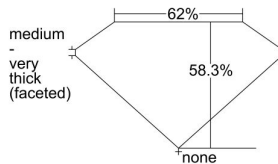

GIA®

FACSIMILE

GIA REPORT 2477520785

Verify this report at GIA.edu

GIA NATURAL DIAMOND DOSSIER®

September 05, 2023
GIA Report Number 2477520785
Shape and Cutting Style ..... Heart Brilliant
Measurements ..... 4.13 x 4.53 x 2.64 mm

GRADING RESULTS

Carat Weight ..... 0.30 carat
Color Grade ..... F
Clarity Grade SI1

ADDITIONAL GRADING INFORMATION

Polish ..... Excellent
Symmetry ..... Good
Fluorescence ..... Faint
Clarity Characteristics ..... Feather, Cavity
Inscription(s): GIA 2477520785

PROPORTIONS

Profile not to actual proportions

GRADING SCALES

GIA COLOR SCALE		GIA CLARITY SCALE	
COLORLESS	D	VERY VERY SLIGHTLY INCLUDED	FLAWLESS
	E		INTERNALLY FLAWLESS
	F		VVS₁
	G		VVS₂
	H		VS₁
	I		VS₂
	J		SI₁
	K		SI₂
	L		I₁
	M		I₂
NEAR COLORLESS	N	SLIGHTLY INCLUDED	I₃
	O		
	P		
	Q		
FAINT	R		
	S		
	T		
	U		
VERY LIGHT	V		
	W		
	X		
	Y		
LIGHT	Z