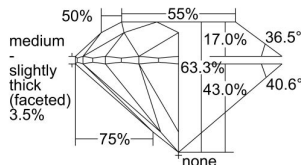

GIA®

FACSIMILE

GIA REPORT 2477538115

Verify this report at GIA.edu

GIA NATURAL DIAMOND DOSSIER®

September 06, 2023
GIA Report Number 2477538115
Shape and Cutting Style ..... Round Brilliant
Measurements ..... 4.86 - 4.91 x 3.09 mm

GRADING RESULTS

Carat Weight ..... 0.46 carat
Color Grade ..... F
Clarity Grade S11
Cut Grade ..... Excellent

ADDITIONAL GRADING INFORMATION

Polish ..... Excellent
Symmetry ..... Excellent
Fluorescence ..... None
Clarity Characteristics ..... Cloud
Inscription(s): GIA 2477538115

PROPORTIONS

Profile to actual proportions