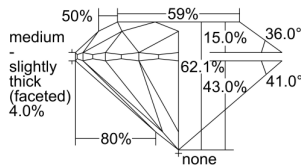

GIA®

FACSIMILE

GIA REPORT 2477572876

Verify this report at GIA.edu

GIA NATURAL DIAMOND DOSSIER®

September 11, 2023
GIA Report Number 2477572876
Shape and Cutting Style ..... Round Brilliant
Measurements ..... 4.42 - 4.44 x 2.75 mm

GRADING RESULTS

Carat Weight ..... 0.33 carat
Color Grade ..... E
Clarity Grade VS1
Cut Grade ..... Excellent

ADDITIONAL GRADING INFORMATION

Polish ..... Excellent
Symmetry ..... Excellent
Fluorescence ..... None
Clarity Characteristics..... Crystal, Feather, Cloud, Needle
Inscription(s): GIA 2477572876

PROPORTIONS

Profile to actual proportions

GRADING SCALES

GIA COLOR SCALE	GIA CLARITY SCALE	GIA CUT SCALE	
D	FLAWLESS	EXCELLENT	
E	INTERNALLY FLAWLESS		
F		VVS₁	VERY GOOD
G	VVS₂		
H	VS₁	GOOD	
I	VS₂		
J	SI₁	FAIR	
K	SI₂		
L	I₁	POOR	
M	I₂		
N	I₃		
O			
P			
Q			
R			
S			
T			
U			
V			
W			
X			
Y			
Z