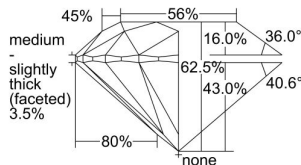

GIA®

FACSIMILE

GIA REPORT 2477599269

Verify this report at GIA.edu

GIA NATURAL DIAMOND DOSSIER®

September 26, 2023
GIA Report Number 2477599269
Shape and Cutting Style ..... Round Brilliant
Measurements ..... 4.90 - 4.93 x 3.07 mm

GRADING RESULTS

Carat Weight ..... 0.46 carat
Color Grade ..... E
Clarity Grade S11
Cut Grade ..... Excellent

ADDITIONAL GRADING INFORMATION

Polish ..... Excellent
Symmetry ..... Excellent
Fluorescence ..... None
Clarity Characteristics ..... Crystal
Inscription(s): GIA 2477599269

PROPORTIONS

Profile to actual proportions

GRADING SCALES

GIA COLOR SCALE	GIA CLARITY SCALE	GIA CUT SCALE
COLOURLESS	FLAWLESS	EXCELLENT
D	INTERNALLY FLAWLESS	
E	VVS₁	VERY GOOD
F		
G	VS₁	GOOD
H		
I	S1₁	FAIR
J		
K	S1₂	POOR
L		
M	I₁	
N	I₂	
O	I₃	
P		
Q		
R		
S		
T		
U		
V		
W		
X		
Y		
Z