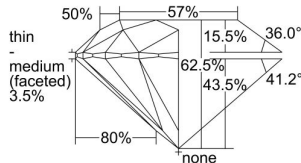

GIA®

FACSIMILE

GIA REPORT 2477625711

Verify this report at GIA.edu

GIA NATURAL DIAMOND DOSSIER®

September 20, 2023
GIA Report Number **2477625711**
Shape and Cutting Style ..... **Round Brilliant**
Measurements ..... **3.67 - 3.69 x 2.30 mm**

GRADING RESULTS

Carat Weight ..... **0.19 carat**
Color Grade ..... **G**
Clarity Grade **VS1**
Cut Grade ..... **Excellent**

ADDITIONAL GRADING INFORMATION

Polish ..... **Excellent**
Symmetry ..... **Excellent**
Fluorescence ..... **None**
Clarity Characteristics ..... **Cloud, Needle, Pinpoint**
Inscription(s): **GIA 2477625711**

PROPORTIONS

Profile to actual proportions

GRADING SCALES

GIA COLOR SCALE	GIA CLARITY SCALE	GIA CUT SCALE	
D	FLAWLESS	EXCELLENT	
E	INTERNALLY FLAWLESS		
F		VVS₁	VERY GOOD
G	VVS₂		
H	VS₁	GOOD	
I	VS₂		
J	SI₁	FAIR	
K	SI₂		
L	I₁	POOR	
M			
N			
O	I₂		
P			
Q	I₃		
R			
S			
T			
U			
V			
W			
X			
Y			
Z