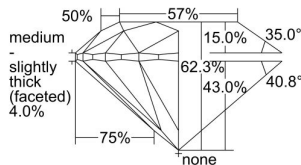

GIA®

FACSIMILE

GIA REPORT 2477637419

Verify this report at GIA.edu

GIA NATURAL DIAMOND DOSSIER®

September 26, 2023
GIA Report Number 2477637419
Shape and Cutting Style ..... Round Brilliant
Measurements ..... 5.16 - 5.19 x 3.22 mm

GRADING RESULTS

Carat Weight ..... 0.53 carat
Color Grade I
Clarity Grade VS1
Cut Grade ..... Excellent

ADDITIONAL GRADING INFORMATION

Polish ..... Very Good
Symmetry ..... Excellent
Fluorescence ..... Medium Blue
Clarity Characteristics ..... Crystal, Needle, Pinpoint
Inspection(s): GIA 2477637419

PROPORTIONS

Profile to actual proportions

GRADING SCALES

GIA COLOR SCALE	GIA CLARITY SCALE	GIA CUT SCALE
COLOURLESS	FLAWLESS	EXCELLENT
D	INTERNALLY FLAWLESS	
E	VVS₁	VERY GOOD
F		
G	VS₁	GOOD
H		
I	SI₁	FAIR
J		
K	I₁	POOR
L		
M	I₂	
N	I₃	
O		
P		
Q		
R		
S		
T		
U		
V		
W		
X		
Y		
Z