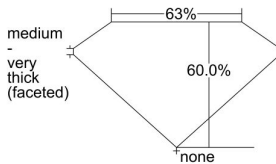

GIA®

FACSIMILE

GIA REPORT 2477717695

Verify this report at GIA.edu

GIA NATURAL DIAMOND DOSSIER®

October 04, 2023
GIA Report Number 2477717695
Shape and Cutting Style ..... Heart Brilliant
Measurements ..... 4.95 x 5.87 x 3.53 mm

GRADING RESULTS

Carat Weight ..... 0.59 carat
Color Grade ..... H
Clarity Grade VS2

ADDITIONAL GRADING INFORMATION

Polish ..... Very Good
Symmetry ..... Excellent
Fluorescence ..... None
Clarity Characteristics ..... Cloud
Inscription(s): GIA 2477717695

PROPORTIONS

Profile not to actual proportions

GRADING SCALES

GIA COLOR SCALE		GIA CLARITY SCALE			
COLORLESS	D	VERY VERY SLIGHTLY INCLUDED	FLAWLESS		
	E		INTERNALLY FLAWLESS		
	F	VERY SLIGHTLY INCLUDED	VVS₁		
	G		VVS₂		
	H		VS₁		
	NEAR COLORLESS	I	SLIGHTLY INCLUDED	VS₂	
		J		SI₁	
		FAINT	K	INCLUDED	SI₂
			L		I₁
			M		I₂
VERT LIGHT	N	LIGHT	I₃		
	O				
	P				
	Q				
	R