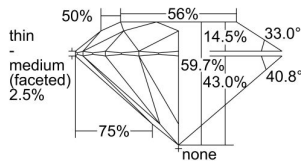

GIA®

FACSIMILE

GIA REPORT 2477737943

Verify this report at GIA.edu

GIA NATURAL DIAMOND DOSSIER®

October 06, 2023
GIA Report Number 2477737943
Shape and Cutting Style ..... Round Brilliant
Measurements ..... 5.14 - 5.21 x 3.09 mm

GRADING RESULTS

Carat Weight ..... 0.50 carat
Color Grade ..... D
Clarity Grade VS1
Cut Grade ..... Excellent

ADDITIONAL GRADING INFORMATION

Polish ..... Excellent
Symmetry ..... Very Good
Fluorescence ..... None
Clarity Characteristics..... Crystal, Feather, Cloud, Pinpoint
Inscription(s): GIA 2477737943

PROPORTIONS

Profile to actual proportions

GRADING SCALES

GIA COLOR SCALE	GIA CLARITY SCALE	GIA CUT SCALE	
D	FLAWLESS	EXCELLENT	
E	INTERNALLY FLAWLESS		
F		VVS₁	VERY GOOD
G	VVS₂		
H	VS₁	GOOD	
I	VS₂		
J	SI₁	FAIR	
K	SI₂		
L	I₁	POOR	
M	I₂		
N	I₃		
O			
P			
Q			
R			
S			
T			
U			
V			
W			
X			
Y			
Z