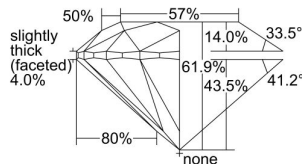

GIA®

FACSIMILE

GIA REPORT

2477740623

Verify this report at GIA.edu

GIA NATURAL DIAMOND DOSSIER®

October 09, 2023
GIA Report Number **2477740623**
Shape and Cutting Style ..... **Round Brilliant**
Measurements ..... **5.00 - 5.03 x 3.11 mm**

GRADING RESULTS

Carat Weight ..... **0.48 carat**
Color Grade ..... **F**
Clarity Grade **VVS1**
Cut Grade ..... **Excellent**

ADDITIONAL GRADING INFORMATION

Polish ..... **Excellent**
Symmetry ..... **Excellent**
Fluorescence ..... **Medium Blue**
Clarity Characteristics..... **Cloud, Feather, Surface Graining**
Inscription(s): **GIA 2477740623**

PROPORTIONS

Profile to actual proportions

GRADING SCALES

GIA COLOR SCALE	GIA CLARITY SCALE	GIA CUT SCALE
COLOURLESS	FLAWLESS	EXCELLENT
D	FLAWLESS	
E	FLAWLESS	VERY GOOD
F	FLAWLESS	
G	FLAWLESS	
H	FLAWLESS	
NEAR COLOURLESS	VVS₁	GOOD
I	VVS₂	
J	VS₁	FAIR
K	VS₂	
L	SI₁	
M	SI₂	POOR
N	I₁	
O	I₂	
P	I₃	
VERY LIGHT		
Q		
R		
S		
T		
U		
V		
W		
X		
Y		
Z