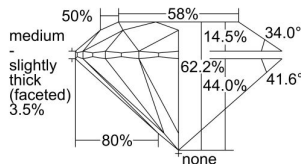

GIA®

FACSIMILE

GIA REPORT 2477750873

Verify this report at GIA.edu

GIA NATURAL DIAMOND DOSSIER®

October 09, 2023
GIA Report Number **2477750873**
Shape and Cutting Style ..... **Round Brilliant**
Measurements ..... **5.21 - 5.24 x 3.25 mm**

GRADING RESULTS

Carat Weight ..... **0.54 carat**
Color Grade ..... **H**
Clarity Grade **VS1**
Cut Grade ..... **Excellent**

ADDITIONAL GRADING INFORMATION

Polish ..... **Excellent**
Symmetry ..... **Excellent**
Fluorescence ..... **None**
Clarity Characteristics ..... **Cloud**
Inscription(s): **GIA 2477750873**

PROPORTIONS

Profile to actual proportions

GRADING SCALES

GIA COLOR SCALE

COLORED	D
	E
	F
	G
	H
	I
	J
NEAR COLORLESS	K
	L
	M
	N
	O
	P
	R
	S
	T
	U
	V
	W
	X
	Y
	Z

GIA CLARITY SCALE

GIA CUT SCALE

EXCELLENT
VERY GOOD
GOOD
FAIR
POOR