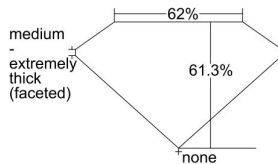

GIA®

FACSIMILE

GIA REPORT 2477753708

Verify this report at GIA.edu

GIA NATURAL DIAMOND DOSSIER®

October 10, 2023
GIA Report Number **2477753708**
Shape and Cutting Style ..... **Heart Brilliant**
Measurements ..... **3.84 x 4.60 x 2.82 mm**

GRADING RESULTS

Carat Weight ..... **0.30 carat**
Color Grade ..... **G**
Clarity Grade **VS2**

ADDITIONAL GRADING INFORMATION

Polish ..... **Very Good**
Symmetry ..... **Good**
Fluorescence ..... **None**
Clarity Characteristics..... **Feather**
Inspection(s): GIA 2477753708

PROPORTIONS

Profile not to actual proportions

GRADING SCALES

GIA COLOR SCALE		GIA CLARITY SCALE			
COLORLESS	D	VERY VERY SLIGHTLY INCLUDED	FLAWLESS		
	E		INTERNALLY FLAWLESS		
	F	VERY SLIGHTLY INCLUDED	VVS₁		
	G		VVS₂		
	H		VS₁		
	NEAR COLORLESS	I	SLIGHTLY INCLUDED	VS₂	
		J		SI₁	
		FAINT	K	INCLUDED	SI₂
			L		I₁
			M		I₂
VERT LIGHT	N	LIGHT	I₃		
	O				
	P				
	Q				
	R