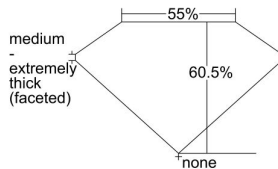

GIA®

FACSIMILE

GIA REPORT 2477784871

Verify this report at GIA.edu

GIA NATURAL DIAMOND DOSSIER®

October 12, 2023
GIA Report Number 2477784871
Shape and Cutting Style ..... Marquise Brilliant
Measurements ..... 5.78 x 3.02 x 1.83 mm

GRADING RESULTS

Carat Weight ..... 0.18 carat
Color Grade ..... F
Clarity Grade VS1

ADDITIONAL GRADING INFORMATION

Polish ..... Very Good
Symmetry ..... Good
Fluorescence ..... None
Clarity Characteristics ..... Cloud
Inscription(s): GIA 2477784871

PROPORTIONS

Profile not to actual proportions

GRADING SCALES

GIA COLOR SCALE		GIA CLARITY SCALE		
COLORLESS	D	VERY VERY SLIGHTLY INCLUDED	FLAWLESS	
	E		INTERNALLY FLAWLESS	
	F		VVS₁	
	G		VVS₂	
	NEAR COLORLESS	H	VERY SLIGHTLY INCLUDED	VS₁
		I		VS₂
		J	SLIGHTLY INCLUDED	S₁
		K		S₂
		L		I₁
		M		I₂
FAINT	N	INCLUDED	I₃	
	O			
	P			
	VERT LIGHT	Q		
		R		
		S		
T				
LIGHT		U		
		V		
	W			
	X			
Y				
Z