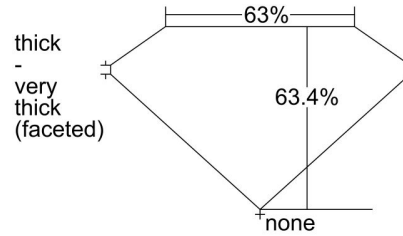

GIA NATURAL DIAMOND GRADING REPORT

October 23, 2023
 GIA Report Number 2477820006
 Shape and Cutting Style Pear Brilliant
 Measurements 10.01 x 6.32 x 4.01 mm

GRADING RESULTS

Carat Weight 1.50 carat
 Color Grade K, Faint Brown
 Clarity Grade VS2

ADDITIONAL GRADING INFORMATION

Polish Very Good
 Symmetry Very Good
 Fluorescence Faint
 Inscription(s): GIA 2477820006
 Comments: Additional clouds are not shown.

PROPORTIONS

Profile not to actual proportions

CLARITY CHARACTERISTICS

KEY TO SYMBOLS*

- Indented Natural
- Cloud
- Natural

* Red symbols denote internal characteristics (inclusions). Green or black symbols denote external characteristics (blemishes). Diagram is an approximate representation of the diamond, and symbols shown indicate type, position, and approximate size of clarity characteristics. All clarity characteristics may not be shown. Details of finish are not shown.