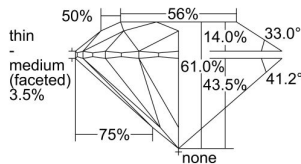

GIA®

FACSIMILE

GIA REPORT 2477830449

Verify this report at GIA.edu

GIA NATURAL DIAMOND DOSSIER®

October 18, 2023
GIA Report Number **2477830449**
Shape and Cutting Style ..... **Round Brilliant**
Measurements ..... **4.36 - 4.38 x 2.66 mm**

GRADING RESULTS

Carat Weight ..... **0.30 carat**
Color Grade ..... **J**
Clarity Grade **VS2**
Cut Grade ..... **Excellent**

ADDITIONAL GRADING INFORMATION

Polish ..... **Excellent**
Symmetry ..... **Excellent**
Fluorescence ..... **None**
Clarity Characteristics ..... **Crystal**
Inscription(s): **GIA 2477830449**

PROPORTIONS

Profile to actual proportions

GRADING SCALES

GIA COLOR SCALE	GIA CLARITY SCALE	GIA CUT SCALE	
D	FLAWLESS	EXCELLENT	
E	INTERNALLY FLAWLESS		
F		VVS₁	VERY GOOD
G	VVS₂		
H	VS₁	GOOD	
I	VS₂		
J	SI₁	FAIR	
K	SI₂		
L	I₁	POOR	
M	I₂		
N	I₃		
O			
P			
Q			
R			
S			
T			
U			
V			
W			
X			
Y			
Z