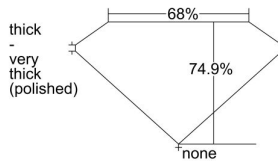

GIA®

FACSIMILE

GIA REPORT 2477833323

Verify this report at gia.edu

GIA NATURAL DIAMOND DOSSIER®

October 19, 2023
GIA Report Number 2477833323
Shape and Cutting Style ..... Square Modified Brilliant
Measurements ..... 5.29 x 5.09 x 3.81 mm

GRADING RESULTS

Carat Weight ..... 0.90 carat
Color Grade ..... G
Clarity Grade VS1

ADDITIONAL GRADING INFORMATION

Polish ..... Excellent
Symmetry ..... Very Good
Fluorescence ..... None
Clarity Characteristics ..... Crystal, Cloud
Inspection(s): GIA 2477833323

PROPORTIONS

Profile not to actual proportions

GRADING SCALES

GIA COLOR SCALE		GIA CLARITY SCALE			
COLORLESS	D	VERY VERY SLIGHTLY INCLUDED	FLAWLESS		
	E		INTERNALLY FLAWLESS		
	F	VERY SLIGHTLY INCLUDED	VVS₁		
	G		VVS₂		
	H		VS₁		
	NEAR COLORLESS	I	SLIGHTLY INCLUDED	VS₂	
		J		SI₁	
		FAINT	K	INCLUDED	SI₂
			L		I₁
			M		I₂
VERT LIGHT	N	LIGHT	I₃		
	O				
	P				
	Q				
	R				
	S				
	T