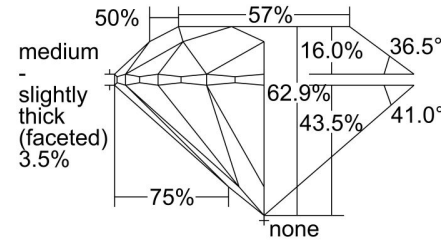

GIA REPORT
2477841084

Verify this report at GIA.edu

FACSIMILE

This is a digital representation of the original GIA Report. This representation might not be accepted in lieu of the original GIA Report in certain circumstances. The original GIA Report includes certain security features which are not reproducible on this facsimile.

GIA NATURAL DIAMOND GRADING REPORT

October 19, 2023
GIA Report Number 2477841084
Shape and Cutting Style ..... Round Brilliant
Measurements ..... 7.11 - 7.15 x 4.48 mm

GRADING RESULTS

Carat Weight ..... 1.41 carat
Color Grade ..... G
Clarity Grade VS2
Cut Grade ..... Excellent

ADDITIONAL GRADING INFORMATION

Polish ..... Excellent
Symmetry ..... Excellent
Fluorescence ..... None
Inscription(s): GIA 2477841084

Comments: Clarity grade is based on clouds that are not shown.

PROPORTIONS

Profile to actual proportions