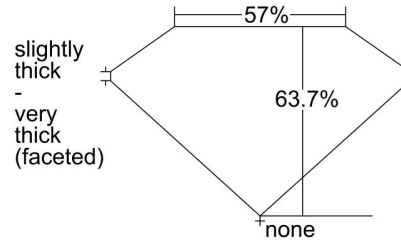

GIA NATURAL DIAMOND GRADING REPORT

October 25, 2023
 GIA Report Number 2477848352
 Shape and Cutting Style Oval Brilliant
 Measurements 8.37 x 6.05 x 3.85 mm

GRADING RESULTS

Carat Weight 1.27 carat
 Color Grade G
 Clarity Grade SI2

Profile not to actual proportions

CLARITY CHARACTERISTICS

KEY TO SYMBOLS*

- Cloud
- Crystal
- Feather
- Needle

* Red symbols denote internal characteristics (inclusions). Green or black symbols denote external characteristics (blemishes). Diagram is an approximate representation of the diamond, and symbols shown indicate type, position, and approximate size of clarity characteristics. All clarity characteristics may not be shown. Details of finish are not shown.