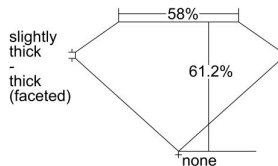

GIA®

FACSIMILE

GIA REPORT 2477898451

Verify this report at GIA.edu

GIA NATURAL DIAMOND DOSSIER®

October 26, 2023
GIA Report Number 2477898451
Shape and Cutting Style ..... Oval Brilliant
Measurements ..... 6.74 x 4.93 x 3.02 mm

GRADING RESULTS

Carat Weight ..... 0.63 carat
Color Grade ..... E
Clarity Grade VS1

ADDITIONAL GRADING INFORMATION

Polish ..... Excellent
Symmetry ..... Very Good
Fluorescence ..... Medium Blue
Clarity Characteristics..... Crystal, Needle, Pinpoint
Inscription(s): GIA 2477898451

PROPORTIONS

Profile not to actual proportions

GRADING SCALES

GIA COLOR SCALE		GIA CLARITY SCALE			
COLORLESS	D	VERY VERY SLIGHTLY INCLUDED	FLAWLESS		
	E		INTERNALLY FLAWLESS		
	F	VERY SLIGHTLY INCLUDED	VS₁		
	G		VS₂		
	H		VS₁		
	NEAR COLORLESS	I	SLIGHTLY INCLUDED	VS₂	
		J		SI₁	
		FAINT	K	INCLUDED	SI₂
			L		I₁
			M		I₂
VERT LIGHT	N	LIGHT	I₃		
	O				
	P				
	Q				
	R