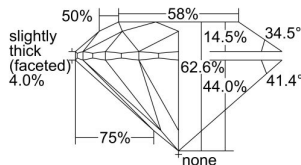

GIA®

FACSIMILE

GIA REPORT 2477942728

Verify this report at GIA.edu

GIA NATURAL DIAMOND DOSSIER®

October 31, 2023
GIA Report Number **2477942728**
Shape and Cutting Style ..... **Round Brilliant**
Measurements ..... **4.54 - 4.57 x 2.85 mm**

GRADING RESULTS

Carat Weight ..... **0.37 carat**
Color Grade ..... **H**
Clarity Grade **VS1**
Cut Grade ..... **Excellent**

ADDITIONAL GRADING INFORMATION

Polish ..... **Excellent**
Symmetry ..... **Excellent**
Fluorescence ..... **None**
Clarity Characteristics..... **Cloud, Crystal, Indented Natural**
Inscription(s): **GIA 2477942728**

PROPORTIONS

GRADING SCALES

GIA COLOR SCALE	GIA CLARITY SCALE	GIA CUT SCALE	
D	FLAWLESS	EXCELLENT	
E	INTERNALLY FLAWLESS		
F		VVS₁	VERY GOOD
G	VVS₂		
H	VS₁	GOOD	
I	VS₂		
J	SI₁	FAIR	
K	SI₂		
L	I₁	POOR	
M	I₂		
N	I₃		
O			
P			
Q			
R			
S			
T			
U			
V			
W			
X			
Y			
Z