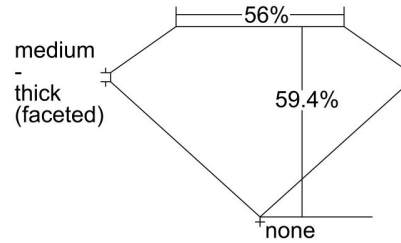

PROPORTIONS

Profile not to actual proportions