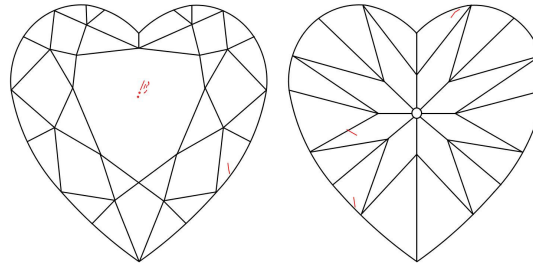

GIA NATURAL DIAMOND GRADING REPORT

November 03, 2023
 GIA Report Number 2477942750
 Shape and Cutting Style Heart Brilliant
 Measurements 7.36 x 8.65 x 5.14 mm

GRADING RESULTS

Carat Weight 1.90 carat
 Color Grade I
 Clarity Grade VS1

ADDITIONAL GRADING INFORMATION

Polish Excellent
 Symmetry Excellent
 Fluorescence None
 Inscription(s): GIA 2477942750
Comments: Additional pinpoints are not shown.

PROPORTIONS

Profile not to actual proportions

CLARITY CHARACTERISTICS

KEY TO SYMBOLS*

- Feather
- Cloud
- Needle
- Pinpoint

* Red symbols denote internal characteristics (inclusions). Green or black symbols denote external characteristics (blemishes). Diagram is an approximate representation of the diamond, and symbols shown indicate type, position, and approximate size of clarity characteristics. All clarity characteristics may not be shown. Details of finish are not shown.