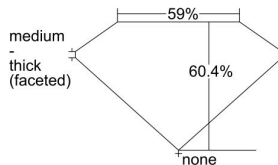

GIA®

FACSIMILE

GIA REPORT 2477946228

Verify this report at GIA.edu

GIA NATURAL DIAMOND DOSSIER®

November 01, 2023
GIA Report Number 2477946228
Shape and Cutting Style ..... Heart Brilliant
Measurements ..... 4.35 x 5.16 x 3.12 mm

GRADING RESULTS

Carat Weight ..... 0.41 carat
Color Grade ..... D
Clarity Grade ..... Internally Flawless

ADDITIONAL GRADING INFORMATION

Polish ..... Excellent
Symmetry ..... Very Good
Fluorescence ..... None
Clarity Characteristics ..... Minor Details of Polish
Inspection(s): GIA 2477946228

PROPORTIONS

Profile not to actual proportions

GRADING SCALES

GIA COLOR SCALE		GIA CLARITY SCALE			
COLORLESS	D	VERY VERY SLIGHTLY INCLUDED	FLAWLESS		
	E		INTERNALLY FLAWLESS		
	F	VERY SLIGHTLY INCLUDED	VVS₁		
	G		VVS₂		
	H		VS₁		
	NEAR COLORLESS	I	SLIGHTLY INCLUDED	VS₂	
		J		SI₁	
		FAINT	K	INCLUDED	SI₂
			L		I₁
			M		I₂
VERT LIGHT	N	LIGHT	I₃		
	O				
	P				
	Q				
	R