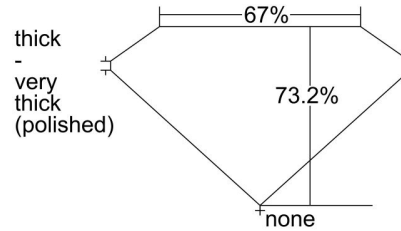

GIA NATURAL DIAMOND GRADING REPORT

November 03, 2023
 GIA Report Number 2477962269
 Shape and Cutting Style Square Modified Brilliant
 Measurements 5.68 x 5.64 x 4.13 mm

GRADING RESULTS

Carat Weight 1.14 carat
 Color Grade H
 Clarity Grade VVS2

ADDITIONAL GRADING INFORMATION

Polish Excellent
 Symmetry Very Good
 Fluorescence None
 Inscription(s): GIA 2477962269

PROPORTIONS

Profile not to actual proportions

CLARITY CHARACTERISTICS

KEY TO SYMBOLS*

- Cloud
- Feather

* Red symbols denote internal characteristics (inclusions). Green or black symbols denote external characteristics (blemishes). Diagram is an approximate representation of the diamond, and symbols shown indicate type, position, and approximate size of clarity characteristics. All clarity characteristics may not be shown. Details of finish are not shown.