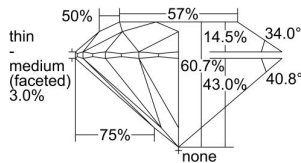

GIA®

FACSIMILE

GIA REPORT 2478033823

Verify this report at GIA.edu

GIA NATURAL DIAMOND DOSSIER®

July 05, 2023
GIA Report Number 2478033823
Shape and Cutting Style ..... Round Brilliant
Measurements ..... 4.82 - 4.84 x 2.93 mm

GRADING RESULTS

Carat Weight ..... 0.41 carat
Color Grade ..... F
Clarity Grade VS2
Cut Grade ..... Excellent

ADDITIONAL GRADING INFORMATION

Polish ..... Excellent
Symmetry ..... Excellent
Fluorescence ..... None
Clarity Characteristics ..... Cloud, Crystal
Inscription(s): GIA 2478033823

PROPORTIONS

Profile to actual proportions

GRADING SCALES

GIA COLOR SCALE

COLOURESS	D
	E
	F
	G
	H
	I
	J
NEAR COLOURESS	K
	L
FAIN	M
	N
	O
	P
	Q
VERY LIGHT	R
	S
	T
	U
	V
	W
	X
	Y
LIGHT	Z

GIA CLARITY SCALE

FLAWLESS	INTERNAL FLAWLESS	
		FLAWLESS
VERY VERY SLIGHTLY INCLUDED	VVS₁	
	VVS₂	
VERY SLIGHTLY INCLUDED	VS₁	
	VS₂	
SLIGHTLY INCLUDED	SI₁	
	SI₂	
INCLUDED	I₁	
	I₂	
	I₃	

GIA CUT SCALE

EXCELLENT
VERY GOOD
GOOD
FAIR
POOR