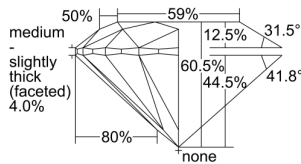

GIA®

FACSIMILE

GIA REPORT 2478263035

Verify this report at GIA.edu

GIA NATURAL DIAMOND DOSSIER®

August 07, 2023
GIA Report Number **2478263035**
Shape and Cutting Style ..... **Round Brilliant**
Measurements ..... **4.34 - 4.36 x 2.63 mm**

GRADING RESULTS

Carat Weight ..... **0.30 carat**
Color Grade ..... **I**
Clarity Grade **VS1**
Cut Grade ..... **Excellent**

ADDITIONAL GRADING INFORMATION

Polish ..... **Excellent**
Symmetry ..... **Excellent**
Fluorescence ..... **None**
Clarity Characteristics..... **Cloud, Needle, Pinpoint**
Inscription(s): **GIA 2478263035**

PROPORTIONS

Profile to actual proportions

GRADING SCALES

GIA COLOR SCALE	GIA CLARITY SCALE	GIA CUT SCALE	
D	FLAWLESS	EXCELLENT	
E	INTERNALLY FLAWLESS		
F		VVS₁	VERY GOOD
G	VVS₂		
H	VS₁	GOOD	
I	VS₂		
J	SI₁	FAIR	
K	SI₂		
L	I₁	POOR	
M			
N			
O	I₂		
P			
Q			
R	I₃		
S			
T			
U			
V			
W			
X			
Y			
Z