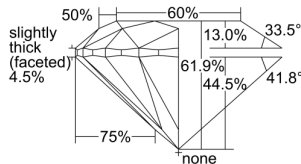

GIA®

FACSIMILE

GIA REPORT 2478264606

Verify this report at GIA.edu

GIA NATURAL DIAMOND DOSSIER®

August 04, 2023
GIA Report Number **2478264606**
Shape and Cutting Style ..... **Round Brilliant**
Measurements ..... **4.45 - 4.47 x 2.76 mm**

GRADING RESULTS

Carat Weight ..... **0.34 carat**
Color Grade ..... **G**
Clarity Grade **VVS1**
Cut Grade ..... **Excellent**

ADDITIONAL GRADING INFORMATION

Polish ..... **Excellent**
Symmetry ..... **Excellent**
Fluorescence ..... **None**
Clarity Characteristics ..... **Pinpoint**
Inscription(s): **GIA 2478264606**

PROPORTIONS

Profile to actual proportions