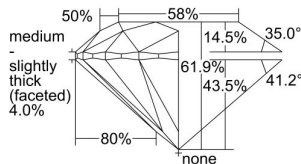

GIA®

FACSIMILE

GIA REPORT 2478683469

Verify this report at GIA.edu

GIA NATURAL DIAMOND DOSSIER®

September 29, 2023
GIA Report Number **2478683469**
Shape and Cutting Style ..... **Round Brilliant**
Measurements ..... **5.13 - 5.15 x 3.18 mm**

GRADING RESULTS

Carat Weight ..... **0.51 carat**
Color Grade ..... **G**
Clarity Grade **VS1**
Cut Grade ..... **Excellent**

ADDITIONAL GRADING INFORMATION

Polish ..... **Excellent**
Symmetry ..... **Excellent**
Fluorescence ..... **Strong Blue**
Clarity Characteristics ..... **Crystal, Pinpoint**
Inscription(s): **GIA 2478683469**

PROPORTIONS

Profile to actual proportions

GRADING SCALES

GIA COLOR SCALE	GIA CLARITY SCALE	GIA CUT SCALE	
D	FLAWLESS	EXCELLENT	
E	INTERNALLY FLAWLESS		
F		VVS₁	VERY GOOD
G	VVS₂		
H	VS₁	GOOD	
I	VS₂		
J	SI₁	FAIR	
K	SI₂		
L	I₁	POOR	
M	I₂		
N	I₃		
O			
P			
Q			
R			
S			
T			
U			
V			
W			
X			
Y			
Z