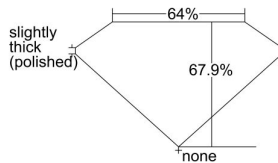

GIA®

FACSIMILE

GIA REPORT 2478732799

Verify this report at GIA.edu

GIA NATURAL DIAMOND DOSSIER®

October 05, 2023
GIA Report Number 2478732799
Shape and Cutting Style ..... Emerald Cut
Measurements ..... 5.96 x 4.33 x 2.94 mm

GRADING RESULTS

Carat Weight ..... 0.76 carat
Color Grade ..... G
Clarity Grade VS1

ADDITIONAL GRADING INFORMATION

Polish ..... Excellent
Symmetry ..... Excellent
Fluorescence ..... None
Clarity Characteristics ..... Crystal, Pinpoint
Inscription(s): GIA 2478732799

PROPORTIONS

Profile not to actual proportions

GRADING SCALES

GIA COLOR SCALE		GIA CLARITY SCALE			
COLORLESS	D	VERY VERY SLIGHTLY INCLUDED	FLAWLESS		
	E		INTERNALLY FLAWLESS		
	F	VERY SLIGHTLY INCLUDED	VVS₁		
	G		VVS₂		
	H		VS₁		
	NEAR COLORLESS	I	SLIGHTLY INCLUDED	VS₂	
		J		SI₁	
		FAINT	K	INCLUDED	SI₂
			L		I₁
			M		I₂
VERT LIGHT			N	INCLUDED	I₃
			O		
			P		
	Q				
LIGHT	R				
	S				
	T				
	U				
	V				
	Z