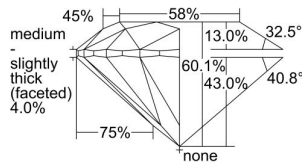

GIA®

FACSIMILE

GIA REPORT

2478764631

Verify this report at GIA.edu

GIA NATURAL DIAMOND DOSSIER®

October 30, 2023
GIA Report Number **2478764631**
Shape and Cutting Style ..... **Round Brilliant**
Measurements ..... **5.25 - 5.28 x 3.17 mm**

GRADING RESULTS

Carat Weight ..... **0.53 carat**
Color Grade ..... **G**
Clarity Grade **VS1**
Cut Grade ..... **Excellent**

ADDITIONAL GRADING INFORMATION

Polish ..... **Very Good**
Symmetry ..... **Excellent**
Fluorescence ..... **Faint**
Clarity Characteristics ..... **Crystal, Pinpoint, Cloud**
Inscription(s): **GIA 2478764631**

PROPORTIONS

Profile to actual proportions

GRADING SCALES

GIA COLOR SCALE	GIA CLARITY SCALE	GIA CUT SCALE
D	FLAWLESS	EXCELLENT
E	FLAWLESS	
F	INTERNALLY FLAWLESS	VERY GOOD
G	VVS₁	
H	VVS₂	GOOD
I	VS₁	
J	VS₂	FAIR
K	SI₁	
L	SI₂	POOR
M	I₁	
N	I₂	
O	I₃	
P		
Q		
R		
S		
T		
U		
V		
W		
X		
Y		
Z