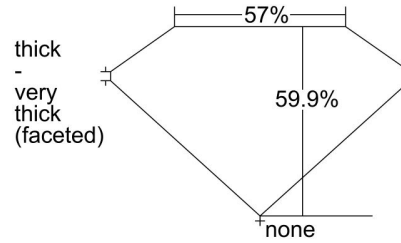

PROPORTIONS

Profile not to actual proportions