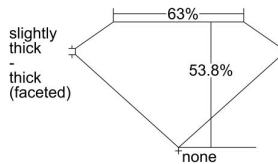

GIA®

FACSIMILE

GIA REPORT 2484025975

Verify this report at GIA.edu

GIA NATURAL DIAMOND DOSSIER®

November 07, 2023
GIA Report Number 2484025975
Shape and Cutting Style ..... Heart Brilliant
Measurements ..... 5.40 x 5.89 x 3.17 mm

GRADING RESULTS

Carat Weight ..... 0.60 carat
Color Grade ..... J
Clarity Grade VVS2

ADDITIONAL GRADING INFORMATION

Polish ..... Excellent
Symmetry ..... Excellent
Fluorescence ..... None
Clarity Characteristics ..... Needle, Pinpoint
Inscription(s): GIA 2484025975

PROPORTIONS

Profile not to actual proportions

GRADING SCALES

GIA COLOR SCALE		GIA CLARITY SCALE			
COLORLESS	D	VERY VERY SLIGHTLY INCLUDED	FLAWLESS		
	E		INTERNALLY FLAWLESS		
	F		VVS₁		
	NEAR COLORLESS	G	VERY SLIGHTLY INCLUDED	VVS₂	
		H		VS₁	
		FANT	I	SLIGHTLY INCLUDED	VS₂
			J		SI₁
	LIGHT	K	INCLUDED	SI₂	
		L		I₁	
		M		I₂	
N		I₃			
O					
P					
Q					
R