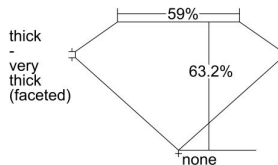

GIA®

FACSIMILE

GIA REPORT 2484081047

Verify this report at GIA.edu

GIA NATURAL DIAMOND DOSSIER®

November 16, 2023
GIA Report Number **2484081047**
Shape and Cutting Style ..... **Heart Brilliant**
Measurements ..... **3.87 x 4.57 x 2.89 mm**

GRADING RESULTS

Carat Weight ..... **0.30 carat**
Color Grade ..... **L**
Clarity Grade **S11**

ADDITIONAL GRADING INFORMATION

Polish ..... **Excellent**
Symmetry ..... **Very Good**
Fluorescence ..... **None**
Clarity Characteristics ..... **Feather**
Inscription(s): **GIA 2484081047**

PROPORTIONS

Profile not to actual proportions

GRADING SCALES

GIA COLOR SCALE		GIA CLARITY SCALE			
COLORLESS	D	VERY VERY SLIGHTLY INCLUDED	FLAWLESS		
	E		INTERNALLY FLAWLESS		
	F		VVS₁		
	NEAR COLORLESS	G	VVS₂		
		H	VERY SLIGHTLY INCLUDED	VS₁	
		I		VS₂	
		FAINT	J	SLIGHTLY INCLUDED	S1₁
	K		S1₂		
	L		INCLUDED		I₁
	M			I₂	
N	I₃				
VERT LIGHT	O				
	P				
	Q				
	R				
	LIGHT	S			
		T			
U					
V					
	W				
	X				
	Y				
	Z